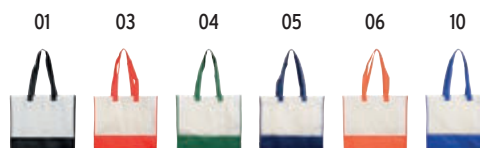

14110

Shopper bicolore in TNT, manici lunghi colorati e soffietto •
Non woven two-coloured shopper, coloured long handles and
gusset • Sac bicolore en TNT, avec anses longues colorés et
soufflet • Bolsa bicolor de tejido sin tejer, asas largas coloradas
y fuelle

cm 40 x 35 x 12
non woven 80g/m² sewed

50/250

18105

Shopper porta pizza (5 pz) in TNT • Pizza shopper in Non-
woven (5 pcs) • Sac à Pizza en non-tissé (5 pcs) • Bolsa
shopper de tejido sin tejer (5 pcs)

cm 36 x 37 x 36
non woven 80g/m² sewed

50/250